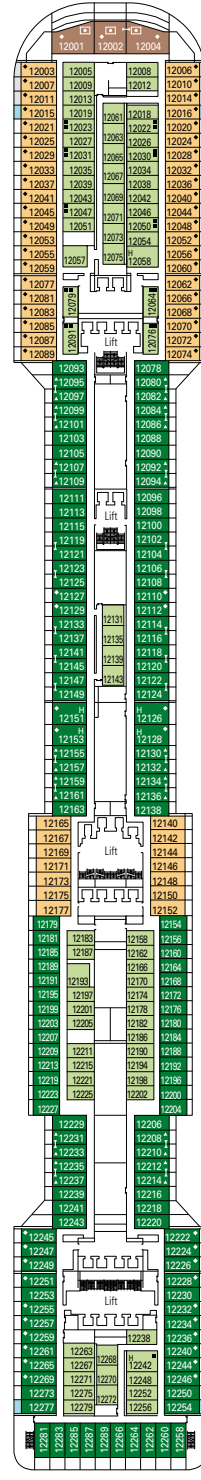

DECK 12
OPALE