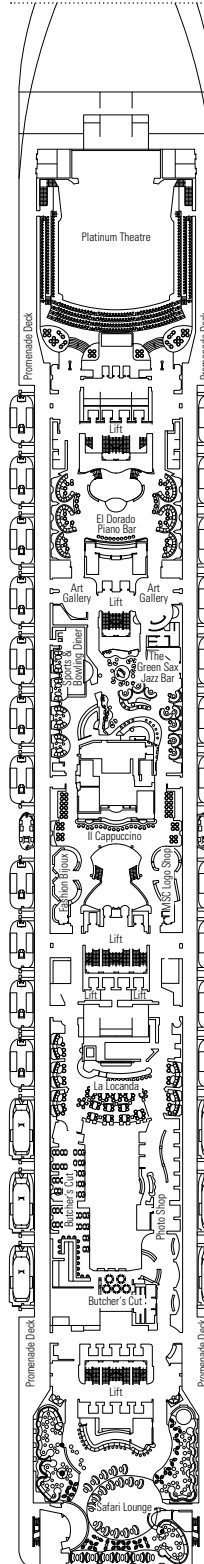

DECK 7
RUBINO