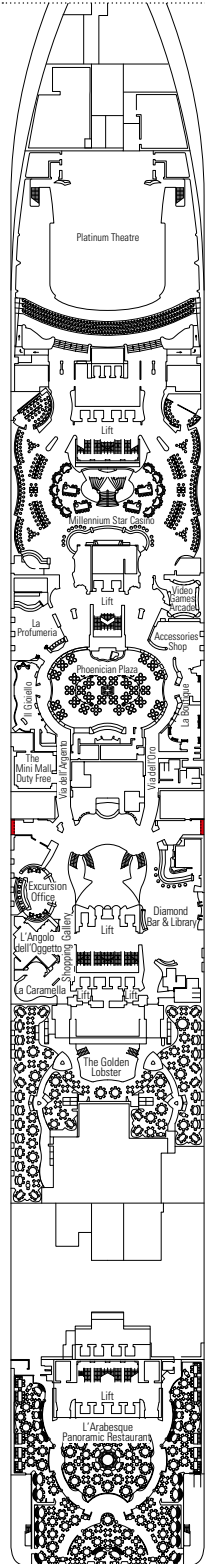

### TECHNICAL CHARACTERISTICS OF THE SHIP

GROSS TONNAGE	139.072 tons
LENGTH / BEAM / HEIGHT	333,30 m / 37,92 m post panamax / 67,69 m
SURFACE AREA	450.000 m <sup>2</sup> , incl. 27.000 m <sup>2</sup> public area
DECKS	26, incl. 14 for guests
LIFTS	26, incl. 17 for guests (2 panoramics and 1 for the MSC Yacht Club)
VOLTAGE (IN CABIN)	110/220 volts
MAXIMUM SPEED	24.21 knots
STABILISERS	Stabilised with 2 fins
NUMBER OF PASSENGERS	4.345
NUMBER OF CABINS	1.751, incl. 45 for guests with disabilities or reduced mobility
CREW MEMBERS	Approx. 1.388
POOLS	4, incl. 1 with sliding roof and 1 for the MSC Yacht Club; 12 whirlpool baths
ENVIRONMENTAL TECHNOLOGY	AWT-Advanced Water Treatment, Energy Saving & Monitoring System

VARIOUS SERVICES	Seats	Use	Surface (m <sup>2</sup> )	Deck
EXCURSIONS OFFICE	8	Excursions office	100	5 Corallo
MEDICAL CENTER	6	Medical centre	284	4 Ambra
RECEPTION-GUEST SERVICE	128	Reception, guest service	479	6 Diamante

CONFERENCE ROOMS	Seats	Stage / Dance floor surface (m <sup>2</sup> )	Surface (m <sup>2</sup> )	Deck
GALAXY LOUNGE	122	95	421	16 Acquamarina
PLATINUM THEATRE	1.645	165	2.086	6 Diamante / 7 Rubino
SAFARI LOUNGE	313	27	800	7 Rubino
SKY & STARS	51		83	16 Acquamarina
THE GREEN SAX	116	16	235	7 Rubino

# DECK PLANS & ACCOMMODATIONS

4.345 GUESTS  
1.751 CABINS

LA LOCANDA

DECK 4  
AMBRA

DECK 5  
CORALLO

DECK 6  
DIAMANTE

DECK 7  
RUBINO

DECK 8  
ONICE