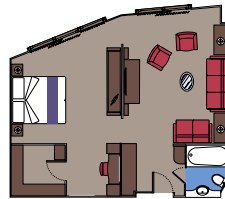

## 2 Royal Suites

Royal Suites ( $\approx 36 \text{ m}^2$ ) with balcony ( $\approx 16 \text{ m}^2$ ).  
Double bed can be converted into two single beds.

This kind of accommodation is only available in the MSC Yacht Club.

## 3 Executive & Family Suites

Executive and Family Suites with panoramic sealed window (from  $\approx 40$  to  $\approx 51 \text{ m}^2$ ).  
Double bed can be converted into two single beds.

This kind of accommodation is only available in the MSC Yacht Club.