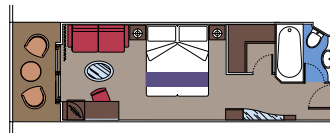

## 2 Royal Suites

Royal Suites ( $\approx 36 \text{ m}^2$ ) with balcony ( $\approx 16 \text{ m}^2$ ).  
Double bed can be converted into two single beds.

This kind of accommodation is only available in the MSC Yacht Club.

## 3 Executive & Family Suites

Executive and Family Suites with panoramic sealed window (from  $\approx 40$  to  $\approx 51 \text{ m}^2$ ).  
Double bed can be converted into two single beds.

This kind of accommodation is only available in the MSC Yacht Club.

## 62 Deluxe Suites

Deluxe Suites (from  $\approx 22$  to  $\approx 26 \text{ m}^2$ ) with balcony ( $\approx 6 \text{ m}^2$ ).  
Double bed can be converted into two single beds.

This kind of accommodation is only available in the MSC Yacht Club.