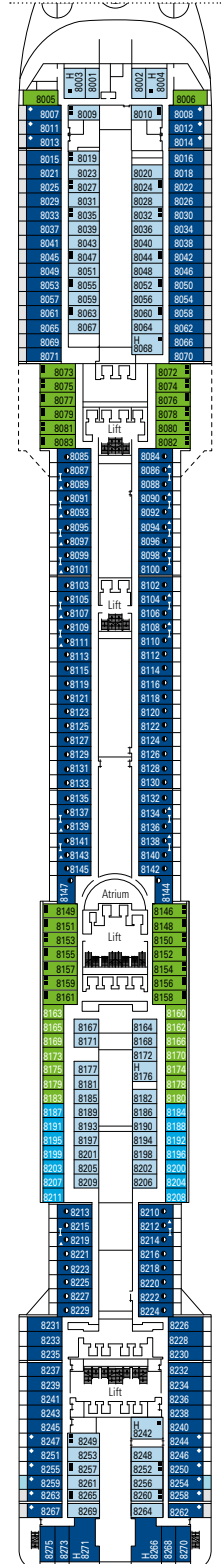

### TECHNICAL CHARACTERISTICS OF THE SHIP

GROSS TONNAGE	139.072 tons
LENGTH / BEAM / HEIGHT	333,30 m / 37,92 m post panamax / 67,69 m
SURFACE AREA	450.000 m <sup>2</sup> , incl. 27.000 m <sup>2</sup> public area
DECKS	26, incl. 14 for guests
LIFTS	26, incl. 17 for guests (2 panoramics and 1 for the MSC Yacht Club)
VOLTAGE (IN CABIN)	110/220 volts
MAXIMUM SPEED	24.21 knots
STABILISERS	Stabilised with 2 fins
NUMBER OF PASSENGERS	4.345
NUMBER OF CABINS	1.751, incl. 45 for guests with disabilities or reduced mobility
CREW MEMBERS	Approx. 1.388
POOLS	4, incl. 1 with sliding roof and 1 for the MSC Yacht Club; 12 whirlpool baths
ENVIRONMENTAL TECHNOLOGY	AWT-Advanced Water Treatment, Energy Saving & Monitoring System

VARIOUS SERVICES	Seats	Use	Surface (m <sup>2</sup> )	Deck
EXCURSIONS OFFICE	8	Excursions office	100	5 Corallo
MEDICAL CENTER	6	Medical centre	284	4 Ambra
RECEPTION-GUEST SERVICE	128	Reception, guest service	479	6 Diamante

CONFERENCE ROOMS	Seats	Stage / Dance floor surface (m <sup>2</sup> )	Surface (m <sup>2</sup> )	Deck
GALAXY LOUNGE	122	95	421	16 Acquamarina
PLATINUM THEATRE	1.645	165	2.086	6 Diamante / 7 Rubino
SAFARI LOUNGE	313	27	800	7 Rubino
SKY & STARS	51		83	16 Acquamarina
THE GREEN SAX	116	16	235	7 Rubino

# DECK PLANS & ACCOMMODATIONS

4.345 GUESTS  
1.751 CABINS

LA LOCANDA

DECK 4  
AMBRA

DECK 5  
CORALLO

DECK 6  
DIAMANTE

DECK 7  
RUBINO

DECK 8  
ONICE