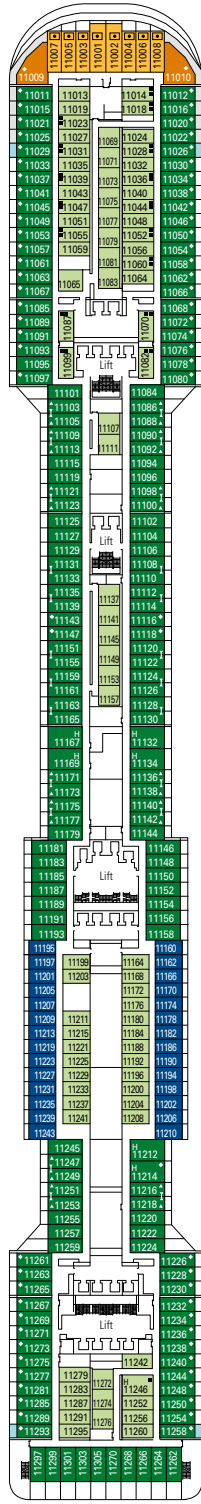

DECK 11
GIADA