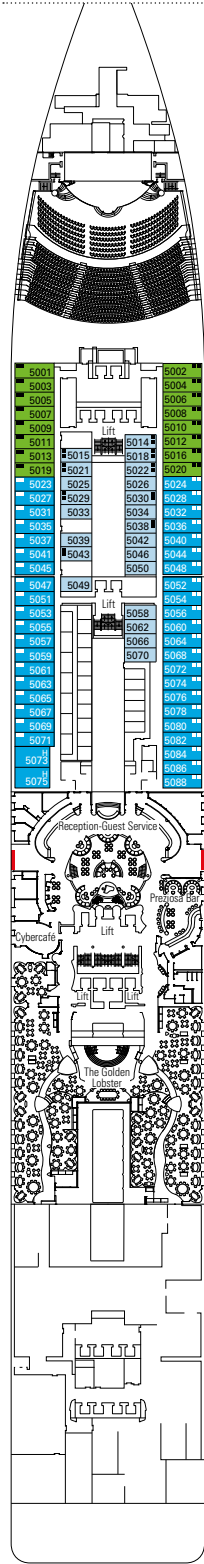

DECK 5
CORALLO