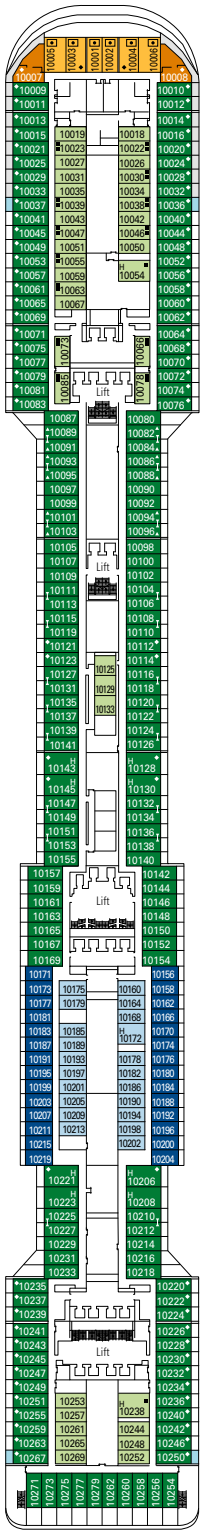

DECK 10
TORMALINA